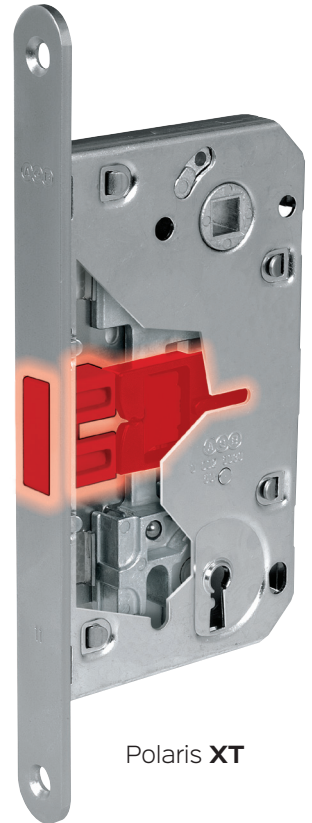

Polaris **XT**

RANGE IMPROVEMENT

FOREND IN STAINLESS STEEL

Polaris XT with forend in stainless steel is the everlasting magnetic lock. As concerns the rust resistance, it is second to none.